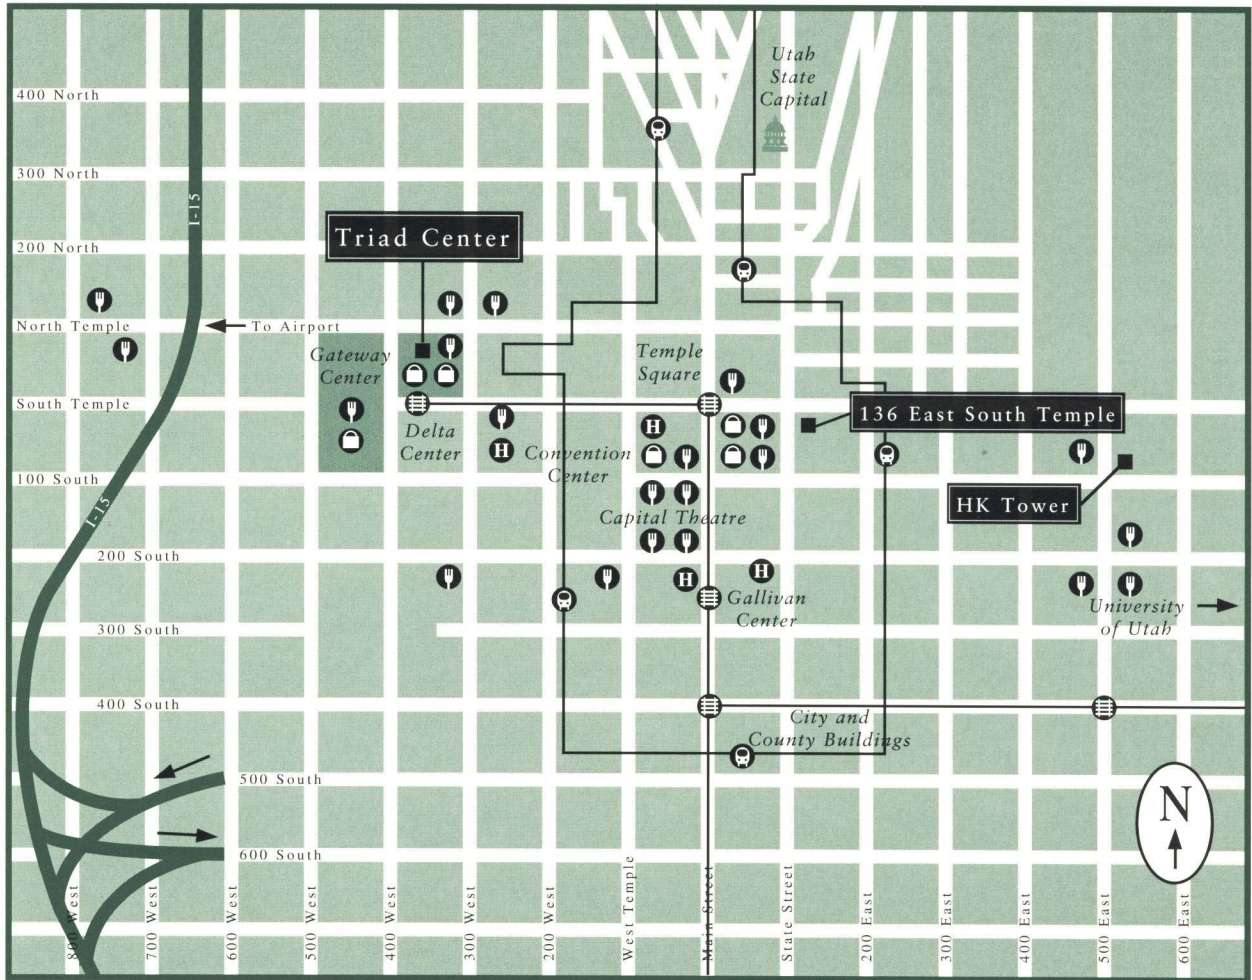

TRIAD CENTER

Location Map

-  Retail Services
-  Hotels
-  Restaurants
-  Light Rail
-  UTA Free Ride Zone

300 WEST NORTH TEMPLE, SALT LAKE CITY, UTAH
 A MAIER & SIEBEL PROPERTY