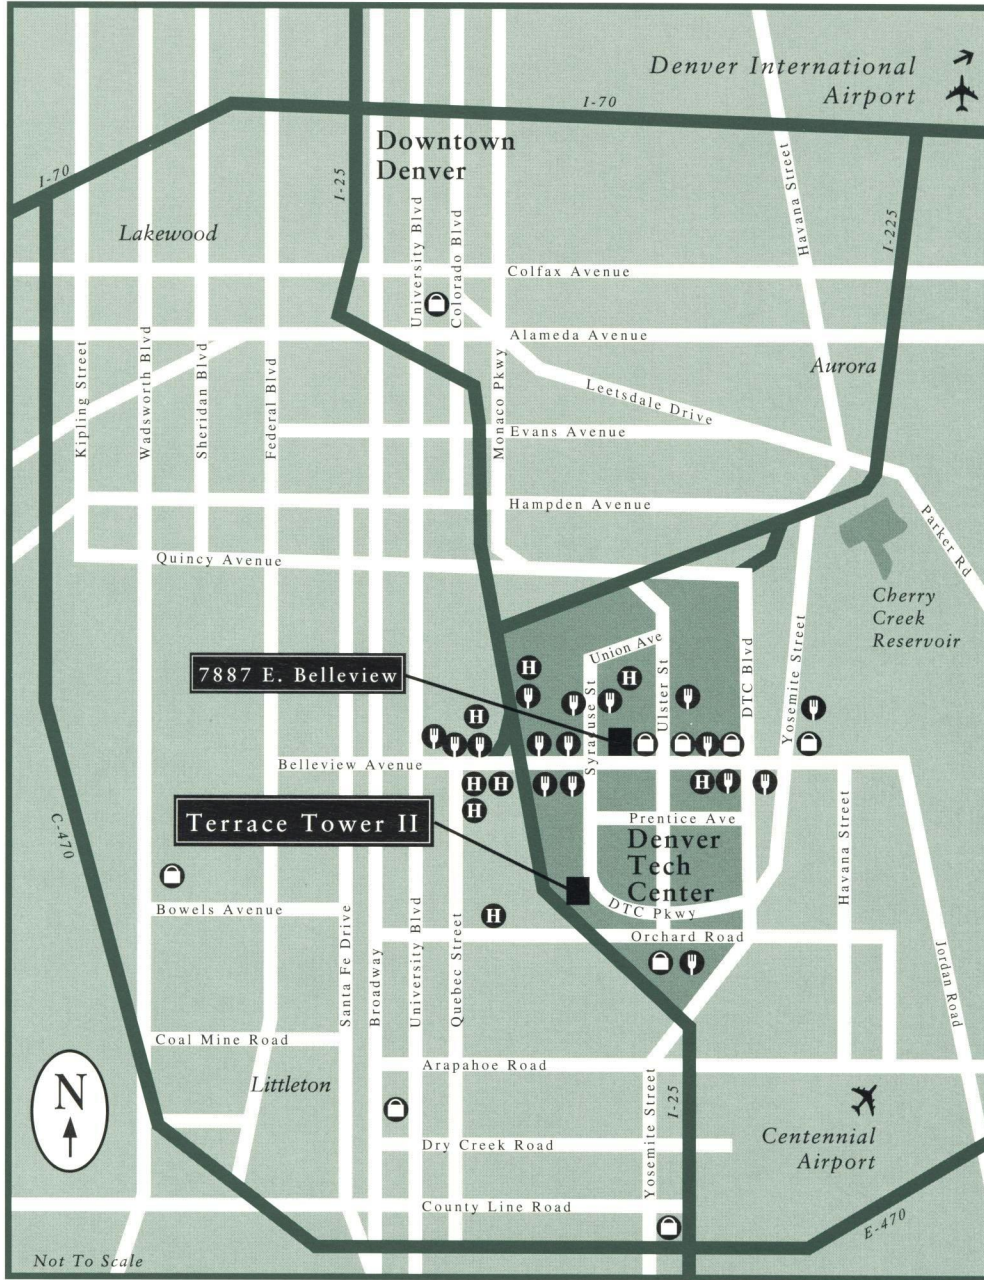

TERRACE TOWER II

Location Map

5619 DTC PARKWAY, DENVER, COLORADO
A MAIER & SIEBEL PROPERTY