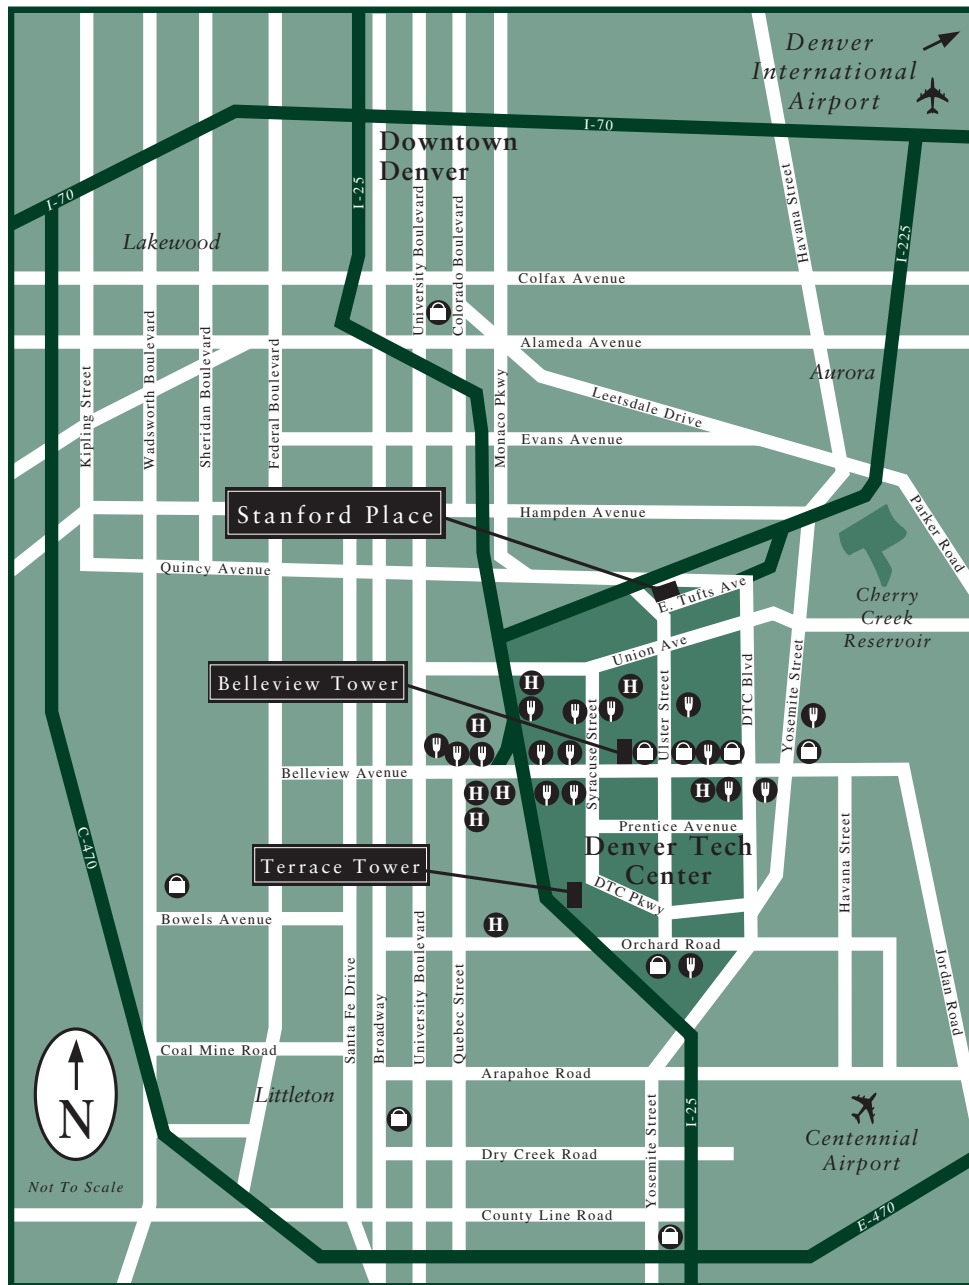

STANFORD PLACE

Location Map

🛍️ — Retail Services

🏨 — Hotels

🍴 — Restaurants

8055 EAST TUFTS AVENUE, DENVER, COLORADO
A MAIER SIEBEL BABER PROPERTY