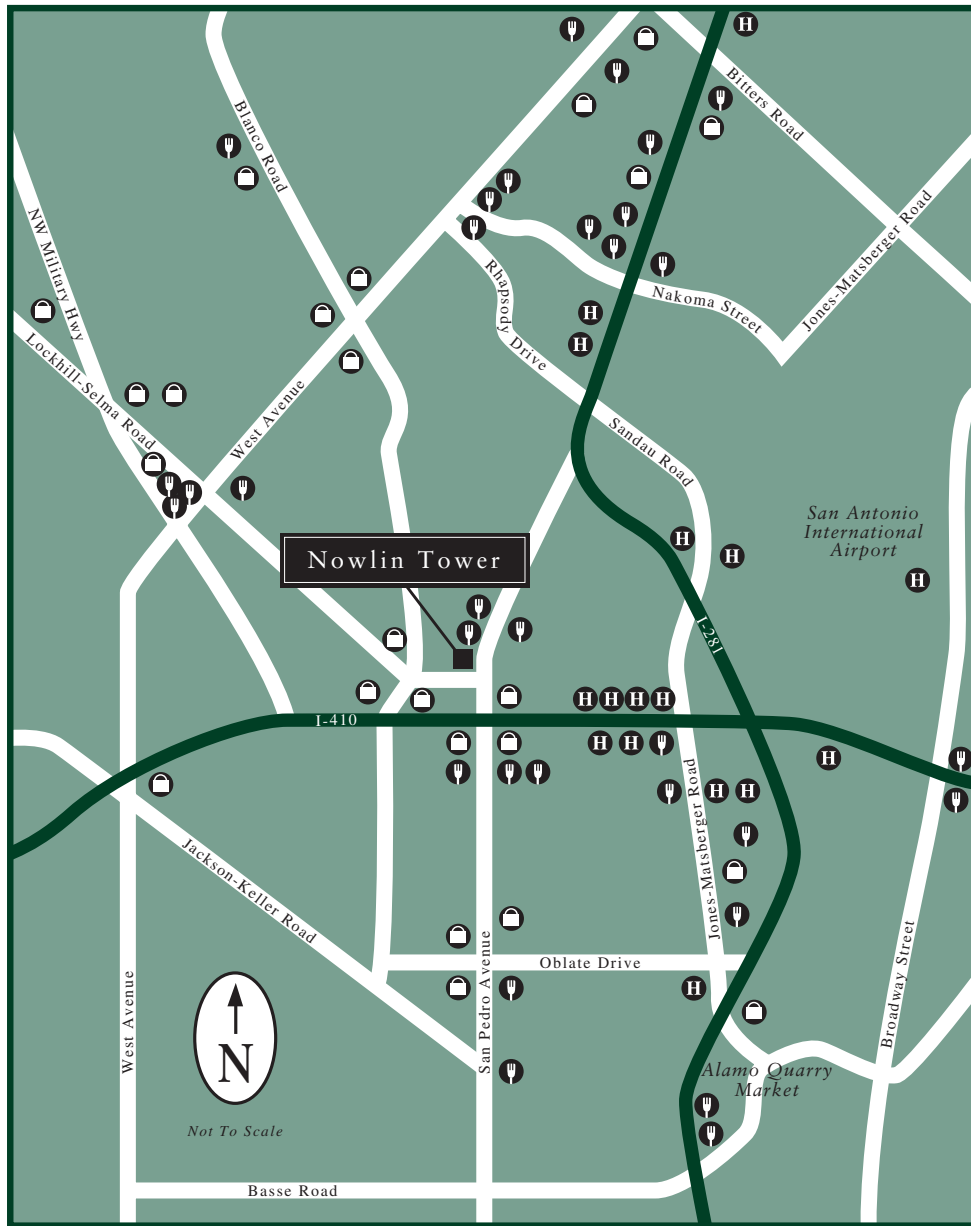

NOWLIN TOWER

Location Map

 — Retail Services

 — Hotels

 — Restaurants

9311 SAN PEDRO AVENUE, SAN ANTONIO, TEXAS
A MAIER SIEBEL BABER PROPERTY