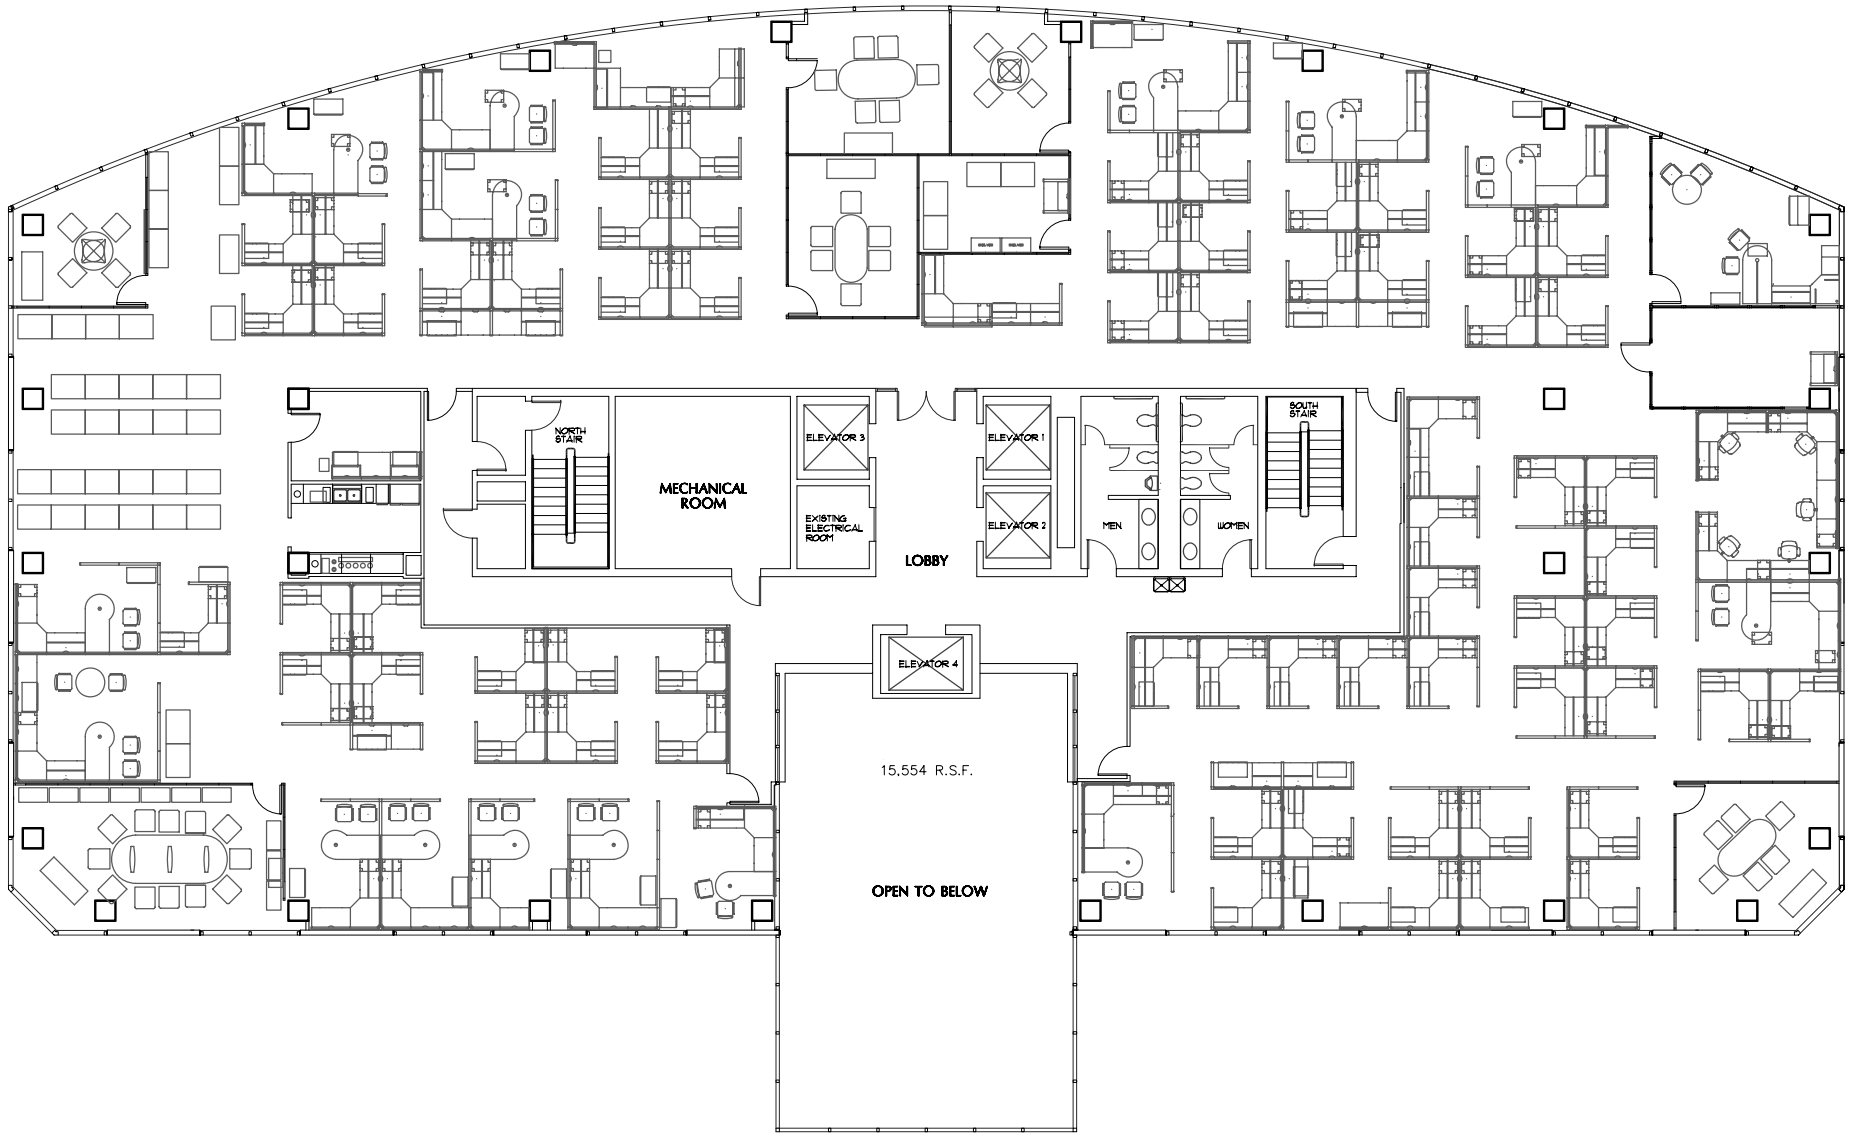

NORTH

(210) 308-9888

McALLISTER PLAZA

9601 McALLISTER FRWY, SAN ANTONIO, TX 78216
 JANUARY 2009

FLOOR 5

NORTH

(210) 308-9888

16,377 R.S.F.