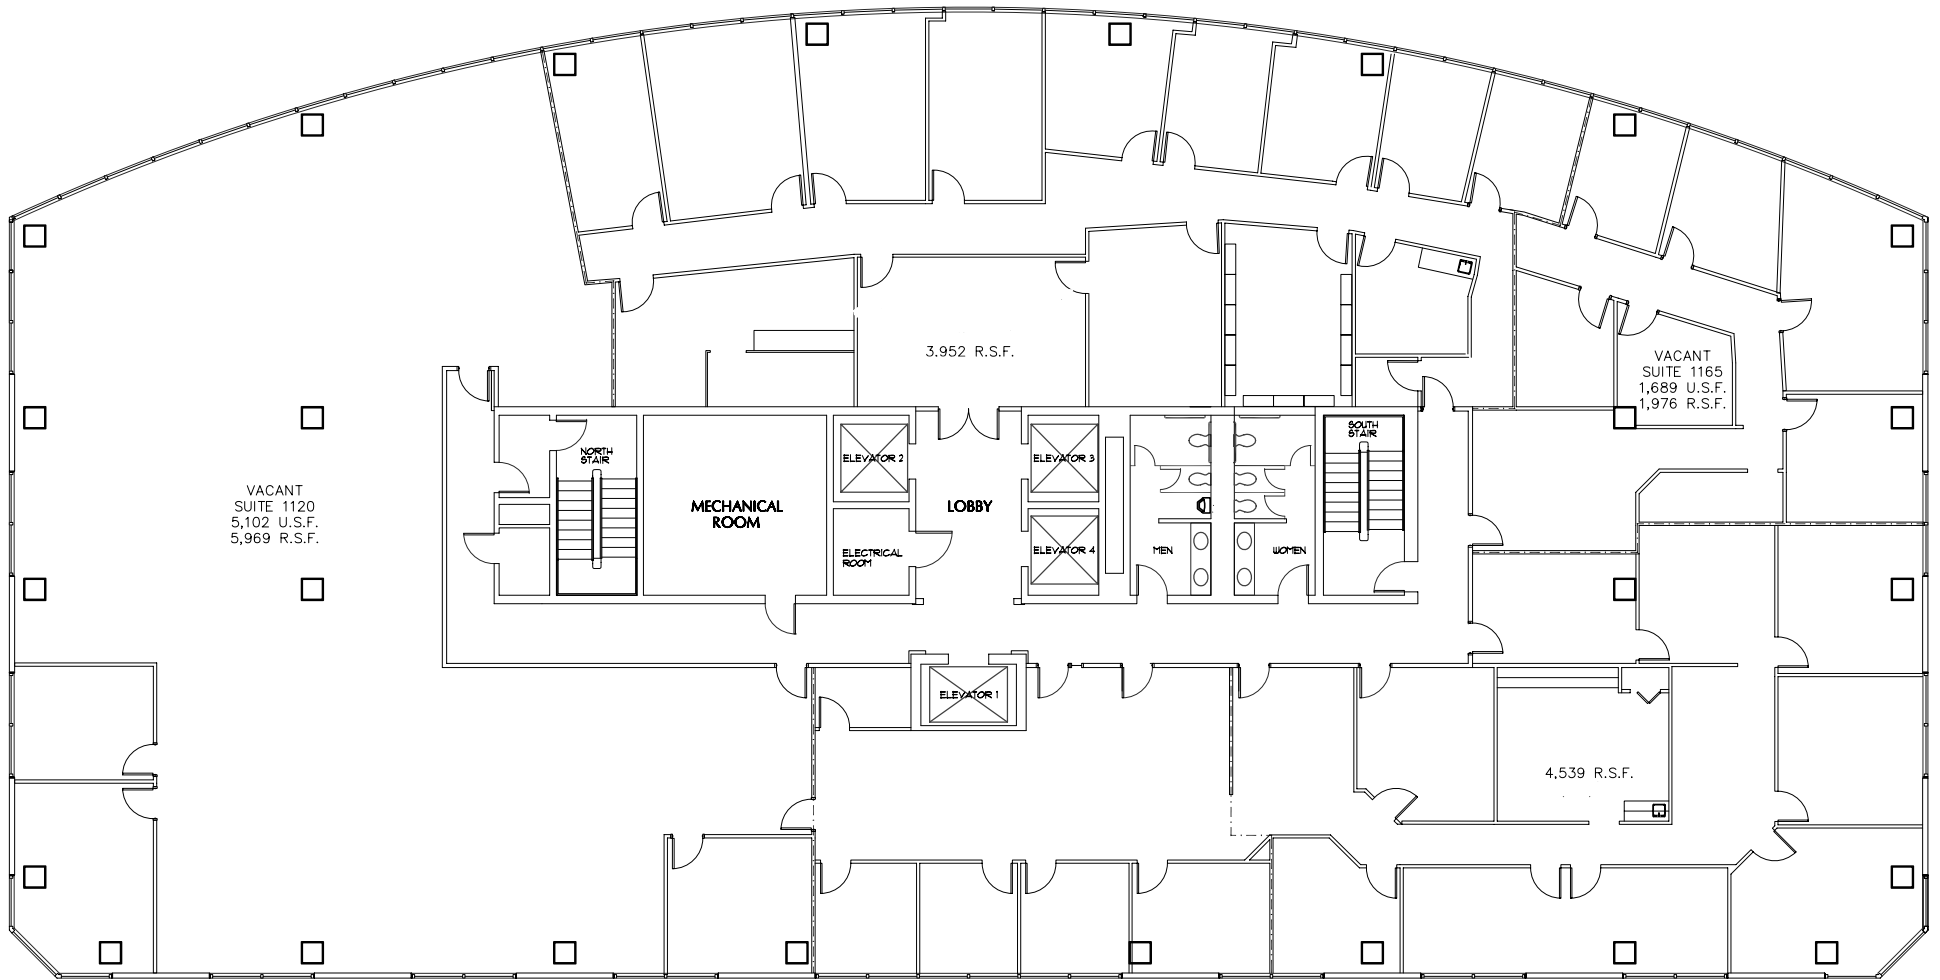

McALLISTER PLAZA

9601 McALLISTER FRWY, SAN ANTONIO, TX 78216
 JANUARY 2009

FLOOR 10

NORTH

(210) 308-9888

McALLISTER PLAZA

9601 McALLISTER FRWY, SAN ANTONIO, TX 78216

JANUARY 2009