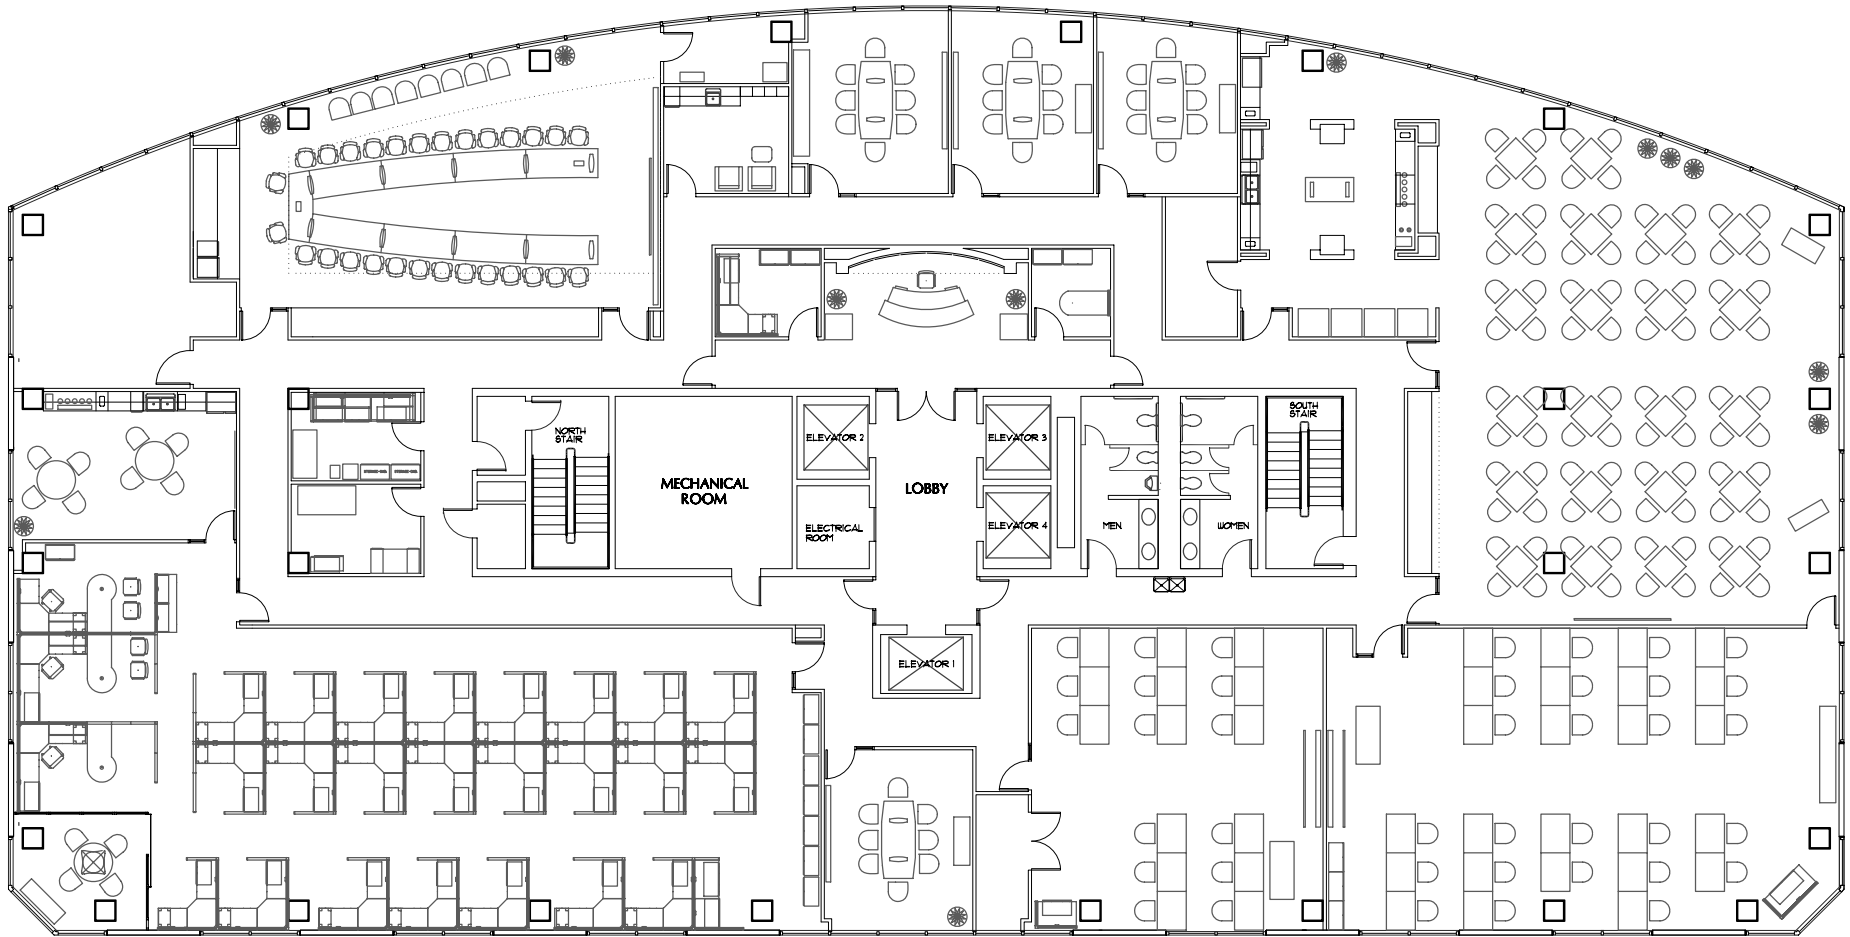

NORTH

(210) 308-9888

McALLISTER PLAZA

9601 McALLISTER FRWY, SAN ANTONIO, TX 78216
 JANUARY 2009

FLOOR 5

NORTH

(210) 308-9888

16,377 R.S.F.