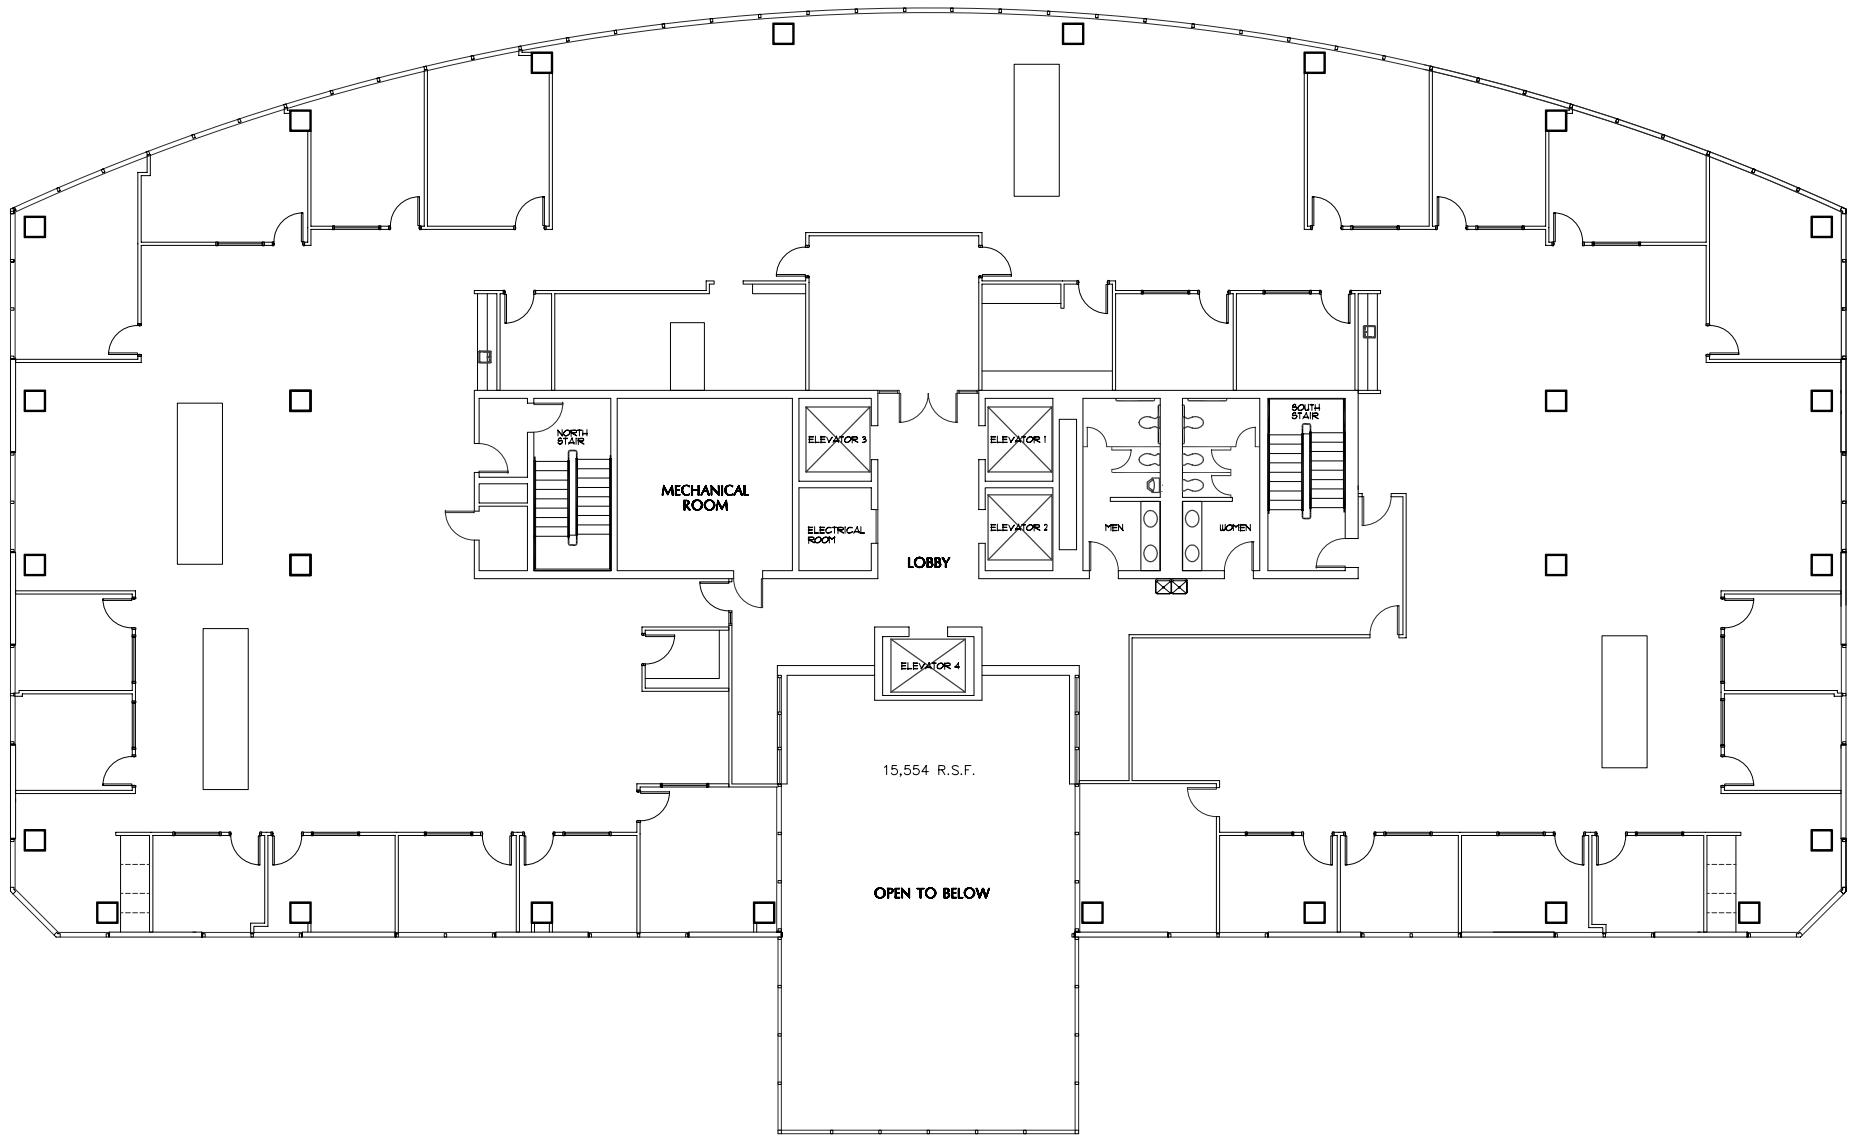

McALLISTER PLAZA
9601 McALLISTER FRWY, SAN ANTONIO, TX 78216
JANUARY 2009

FLOOR 4

NORTH

(210) 308-9888