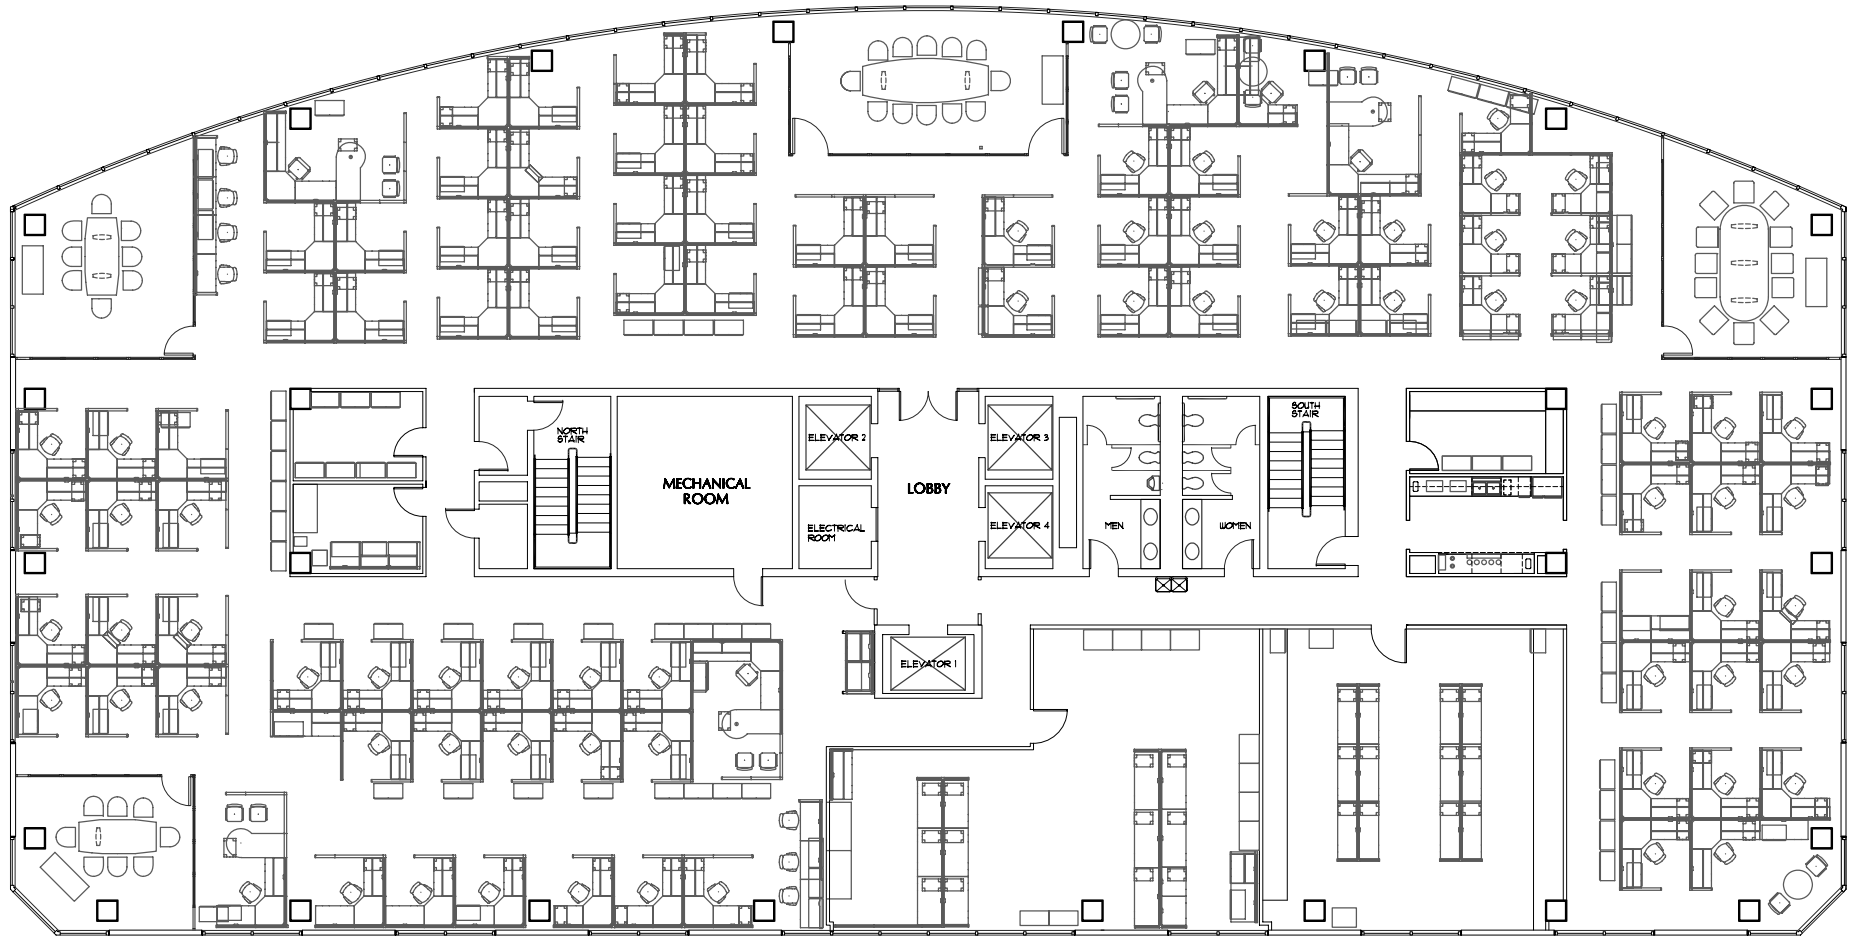

FLOOR 7

NORTH

(210) 308-9888

16,400 R.S.F.

McALLISTER PLAZA

9601 McALLISTER FRWY, SAN ANTONIO, TX 78216
 JANUARY 2009

FLOOR 8

NORTH