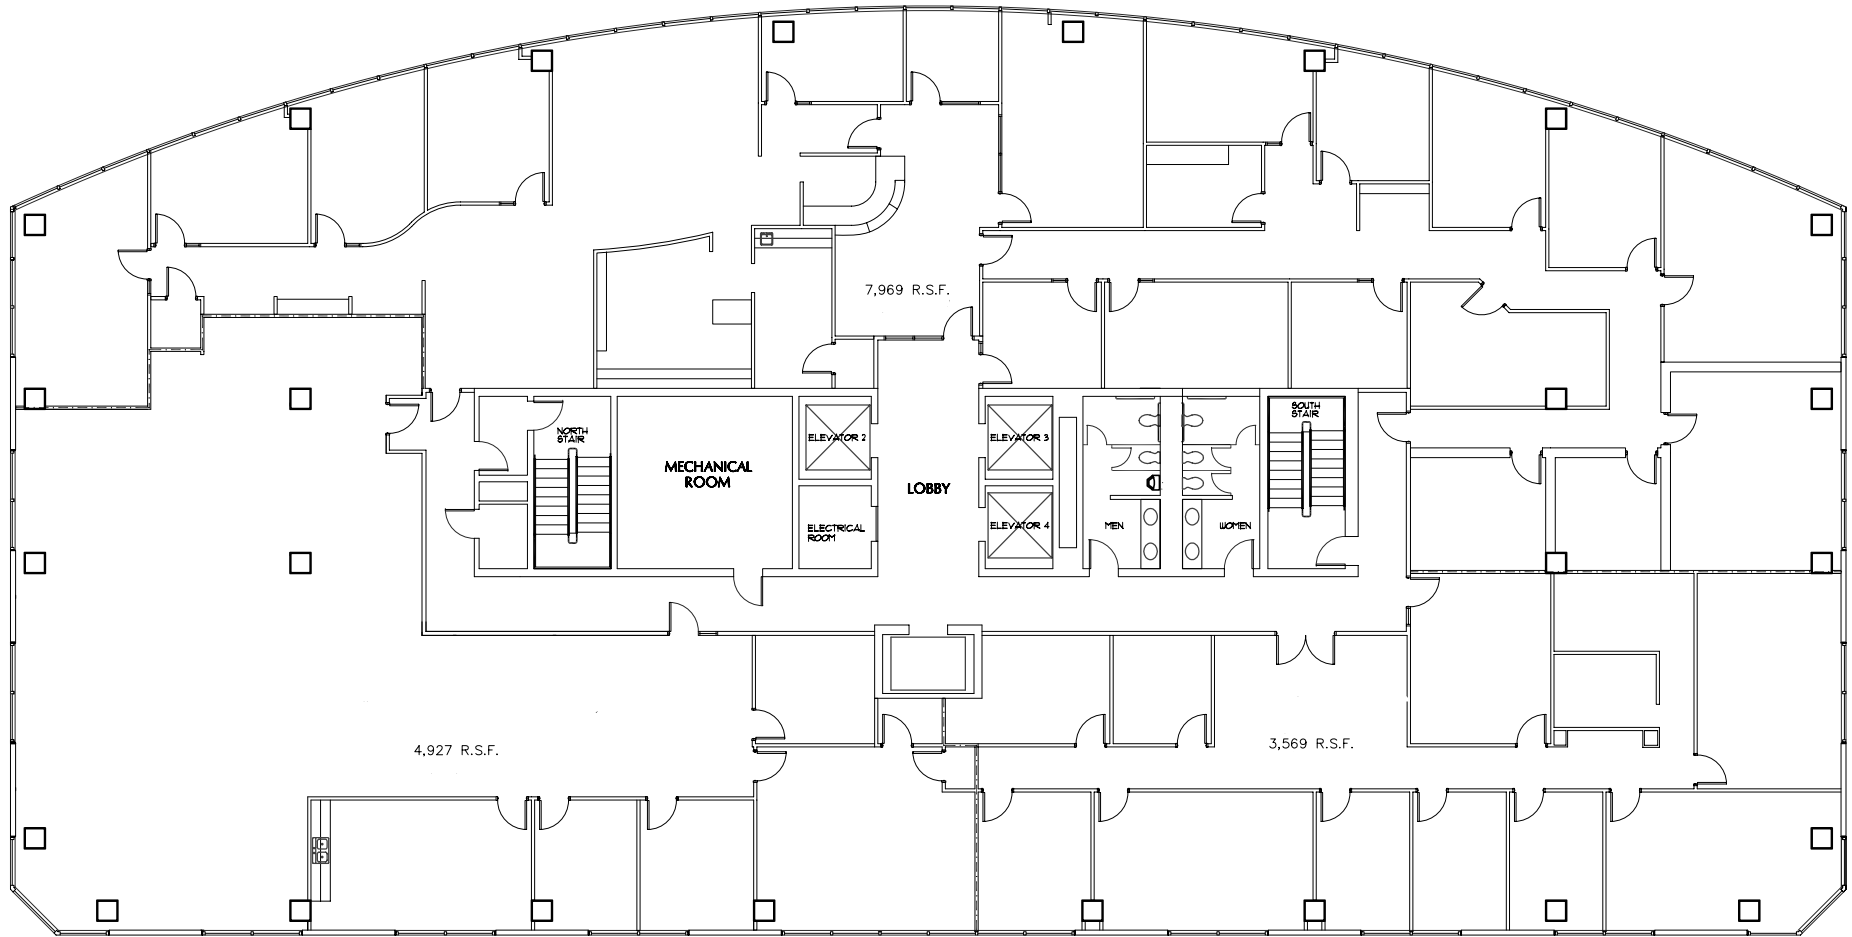

McALLISTER PLAZA

9601 McALLISTER FRWY, SAN ANTONIO, TX 78216
JANUARY 2009

FLOOR 12

NORTH

(210) 308-9888