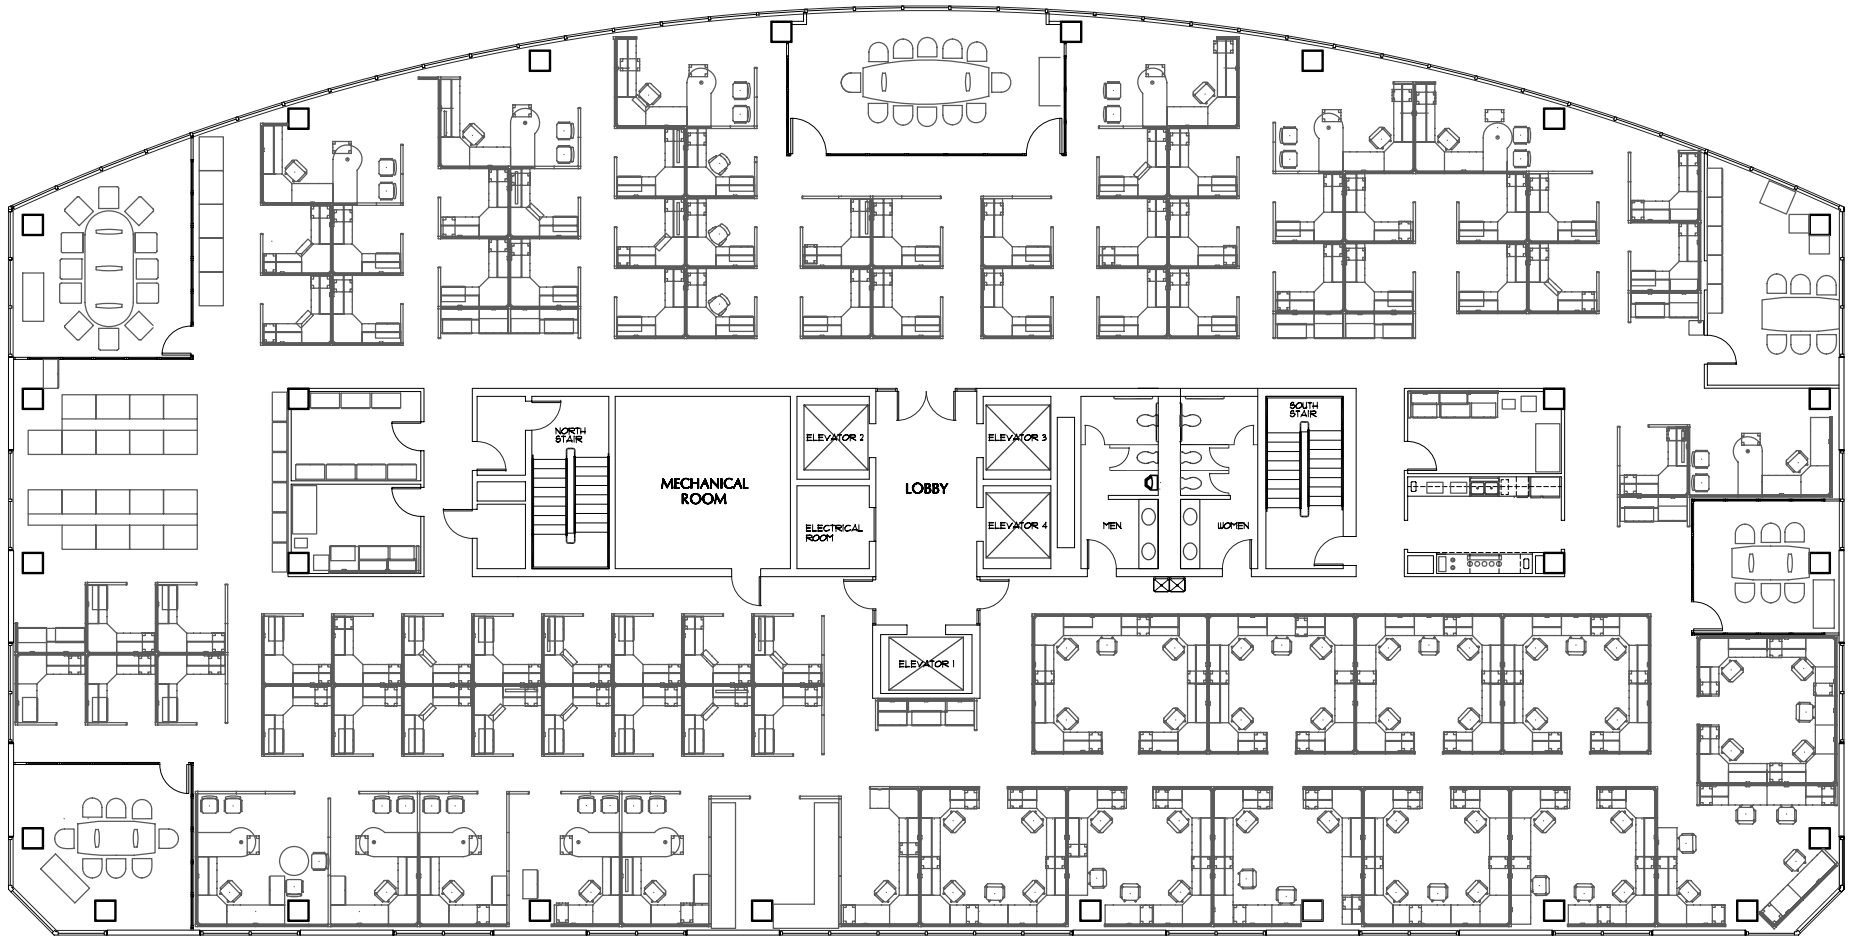

(210) 308-9888

16,400 R.S.F.

McALLISTER PLAZA

9601 McALLISTER FRWY, SAN ANTONIO, TX 78216
 JANUARY 2009

FLOOR 9

NORTH

(210) 308-9888

16,400 R.S.F.