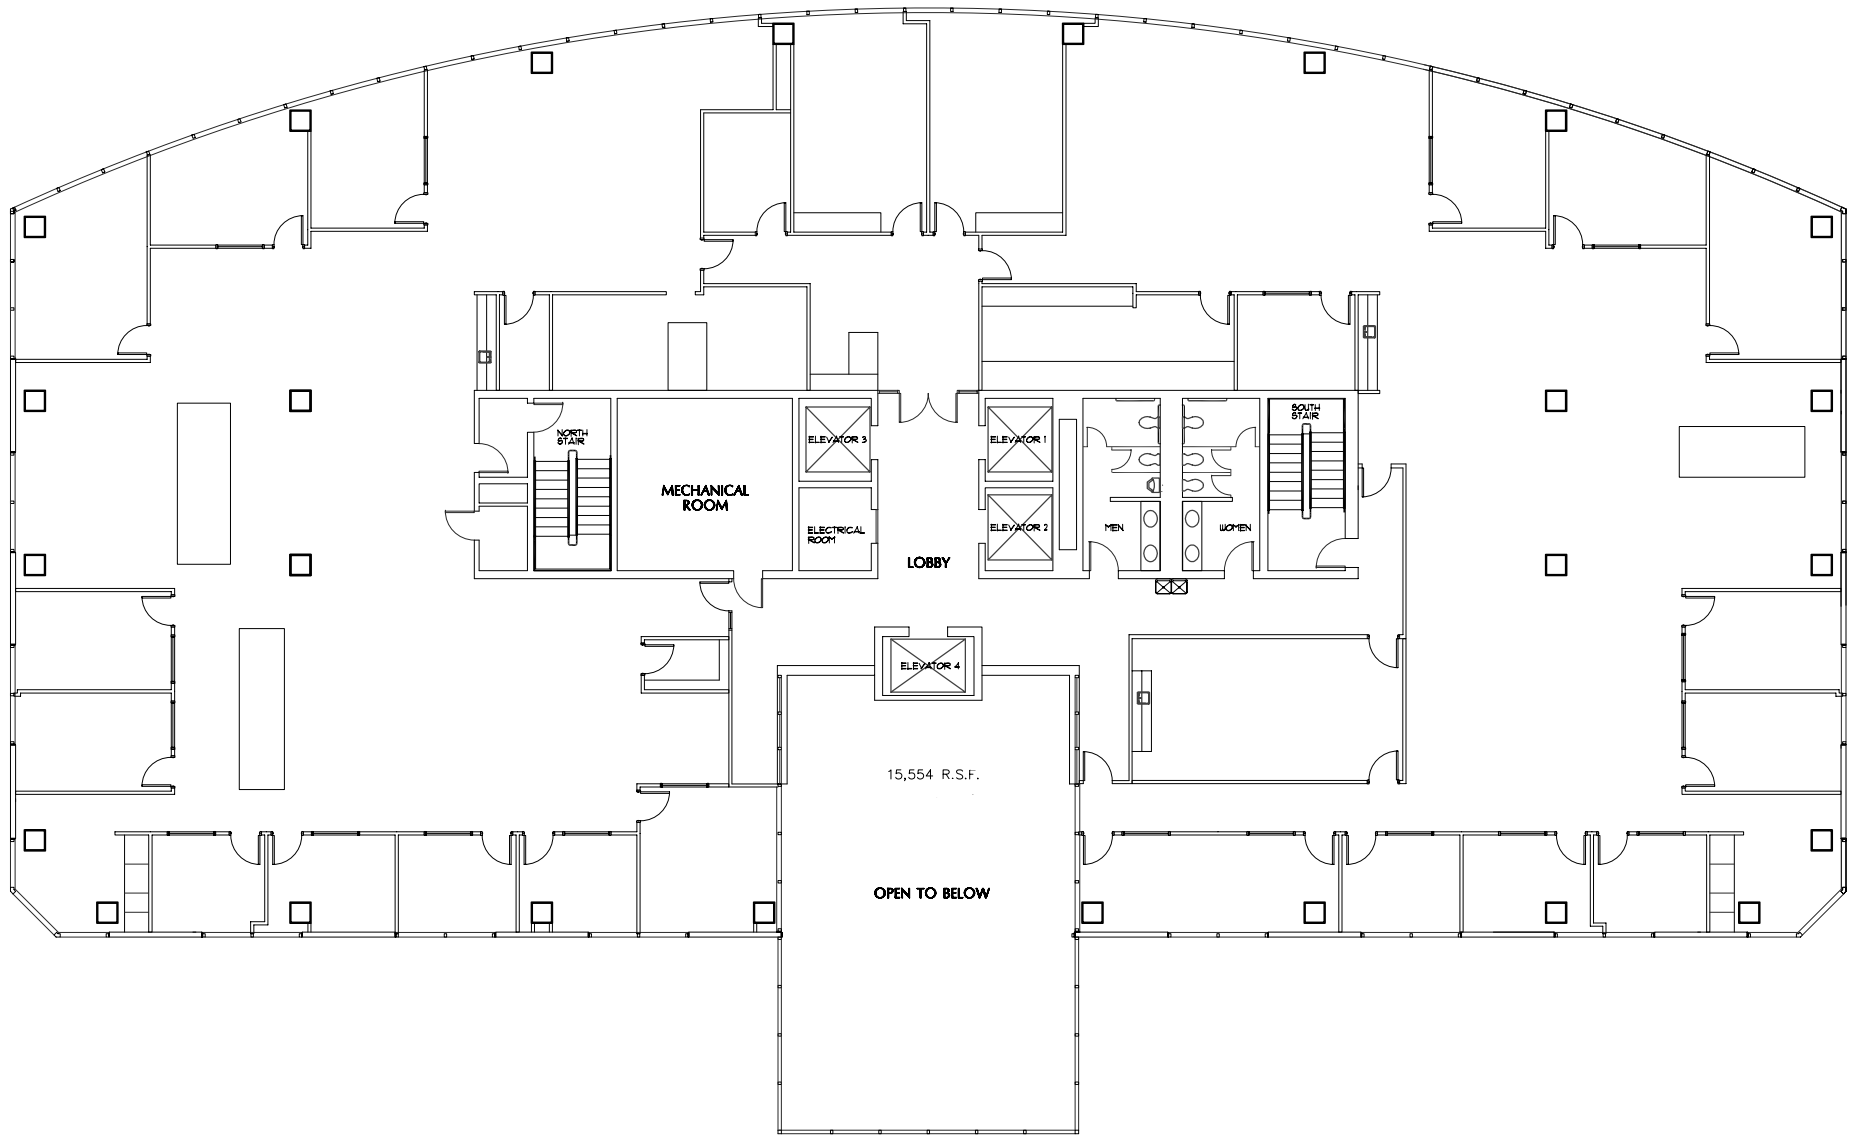

McALLISTER PLAZA

9601 McALLISTER FRWY, SAN ANTONIO, TX 78216
JANUARY 2009

FLOOR 3

NORTH

(210) 308-9888