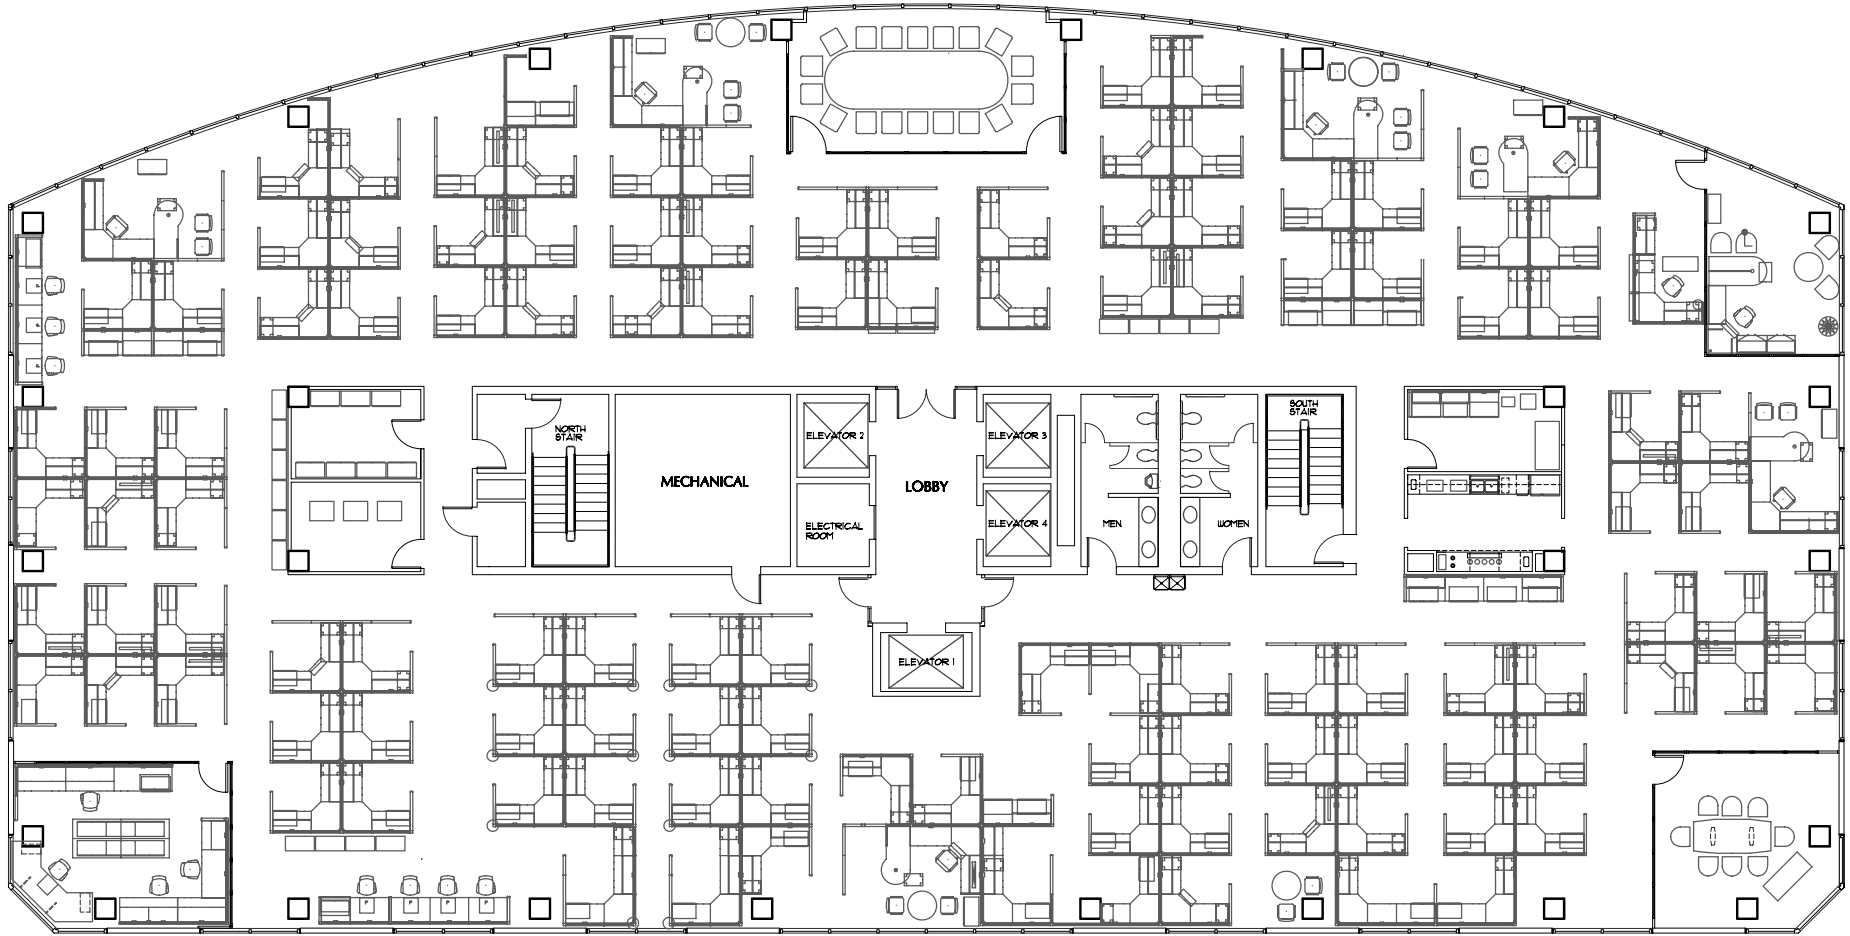

16,400 R.S.F.

McALLISTER PLAZA

9601 McALLISTER FRWY, SAN ANTONIO, TX 78216
JANUARY 2009

FLOOR 7

NORTH

(210) 308-9888