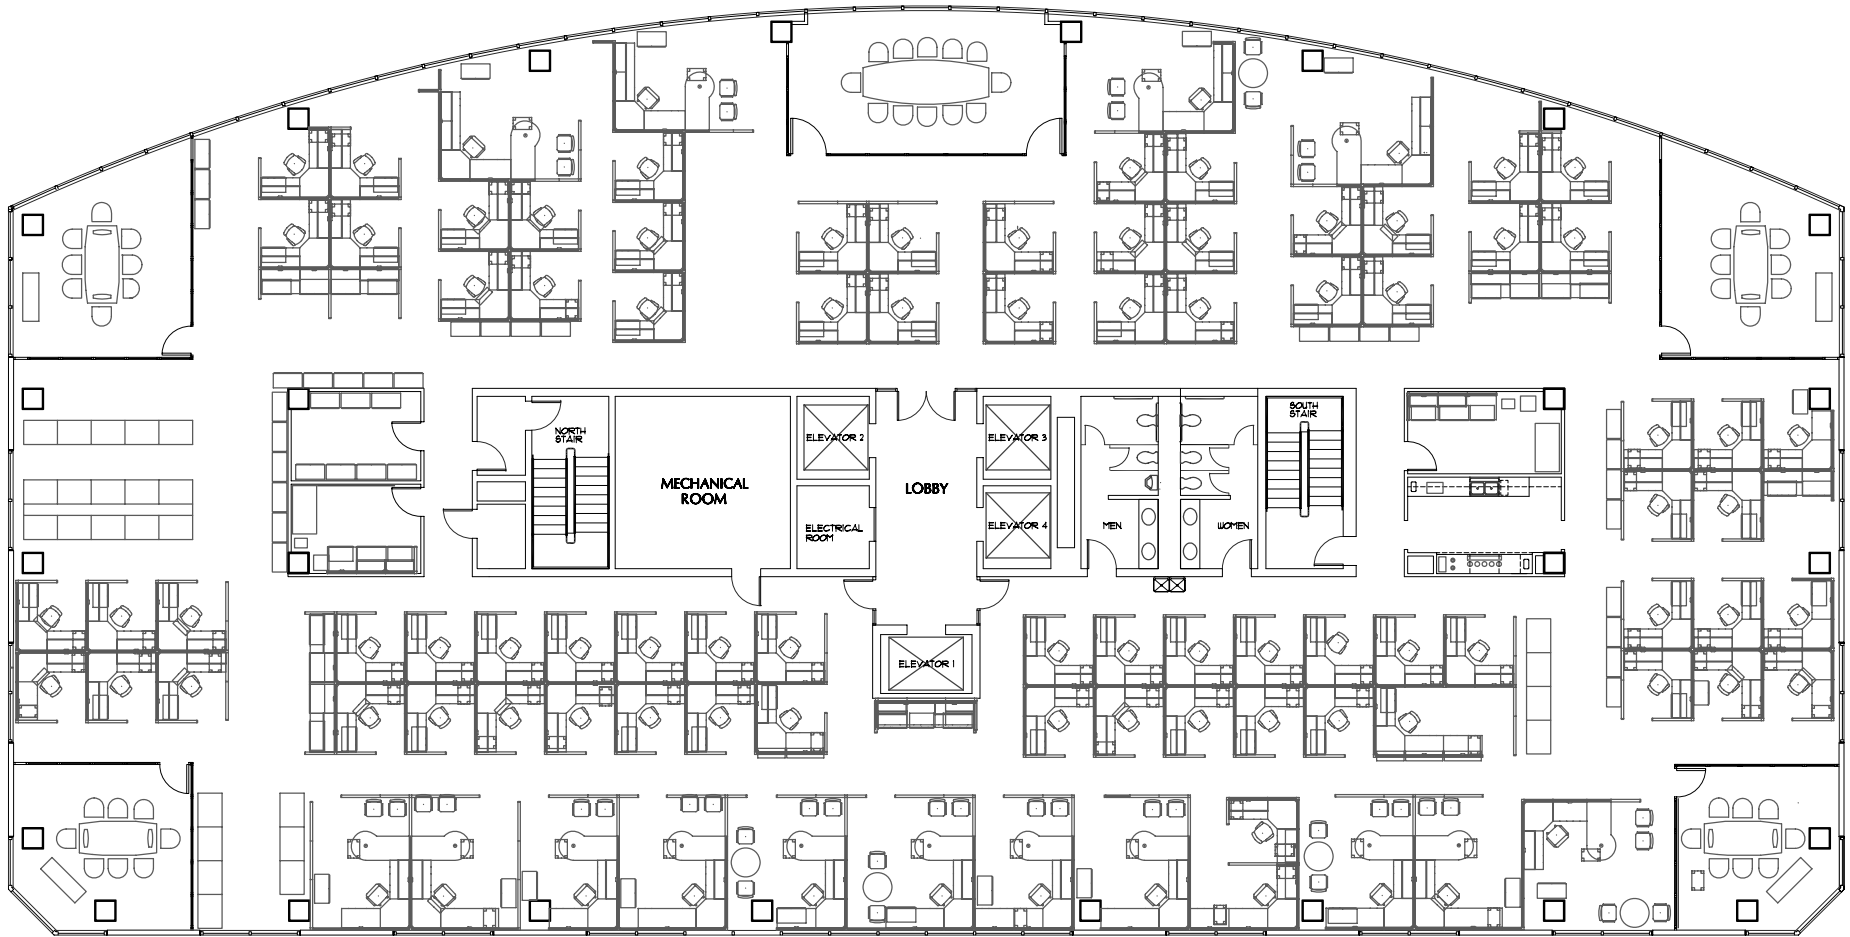

16,400 R.S.F.

McALLISTER PLAZA

9601 McALLISTER FRWY, SAN ANTONIO, TX 78216
JANUARY 2009

FLOOR 9

NORTH

(210) 308-9888