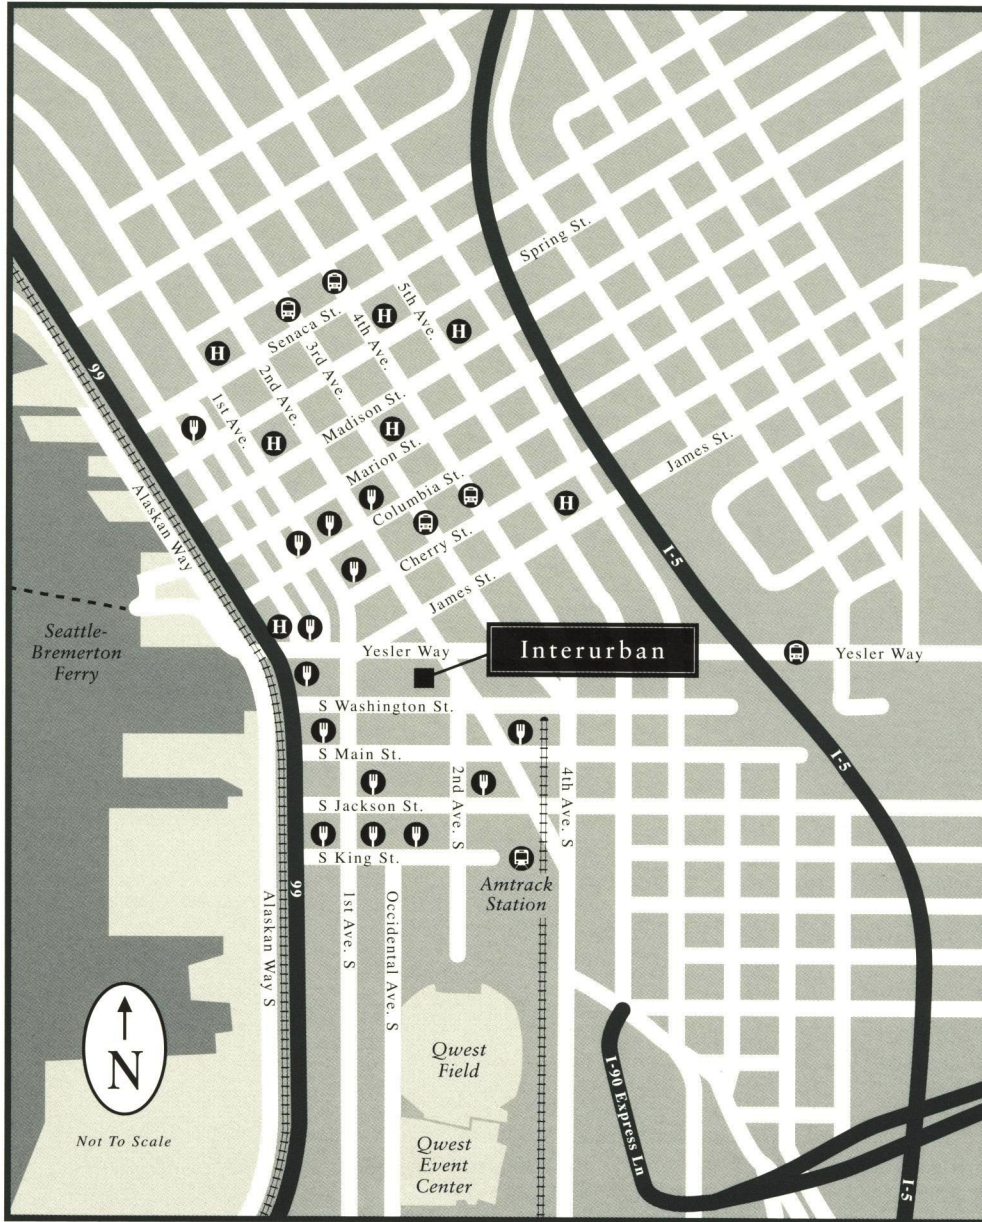

# INTERURBAN BUILDING

## Location Map

- Hotels
- Restaurants
- Bus Line
- Train Station

157 YESLER WAY, SEATTLE, WASHINGTON  
A MAIER SIEBEL BABER PROPERTY