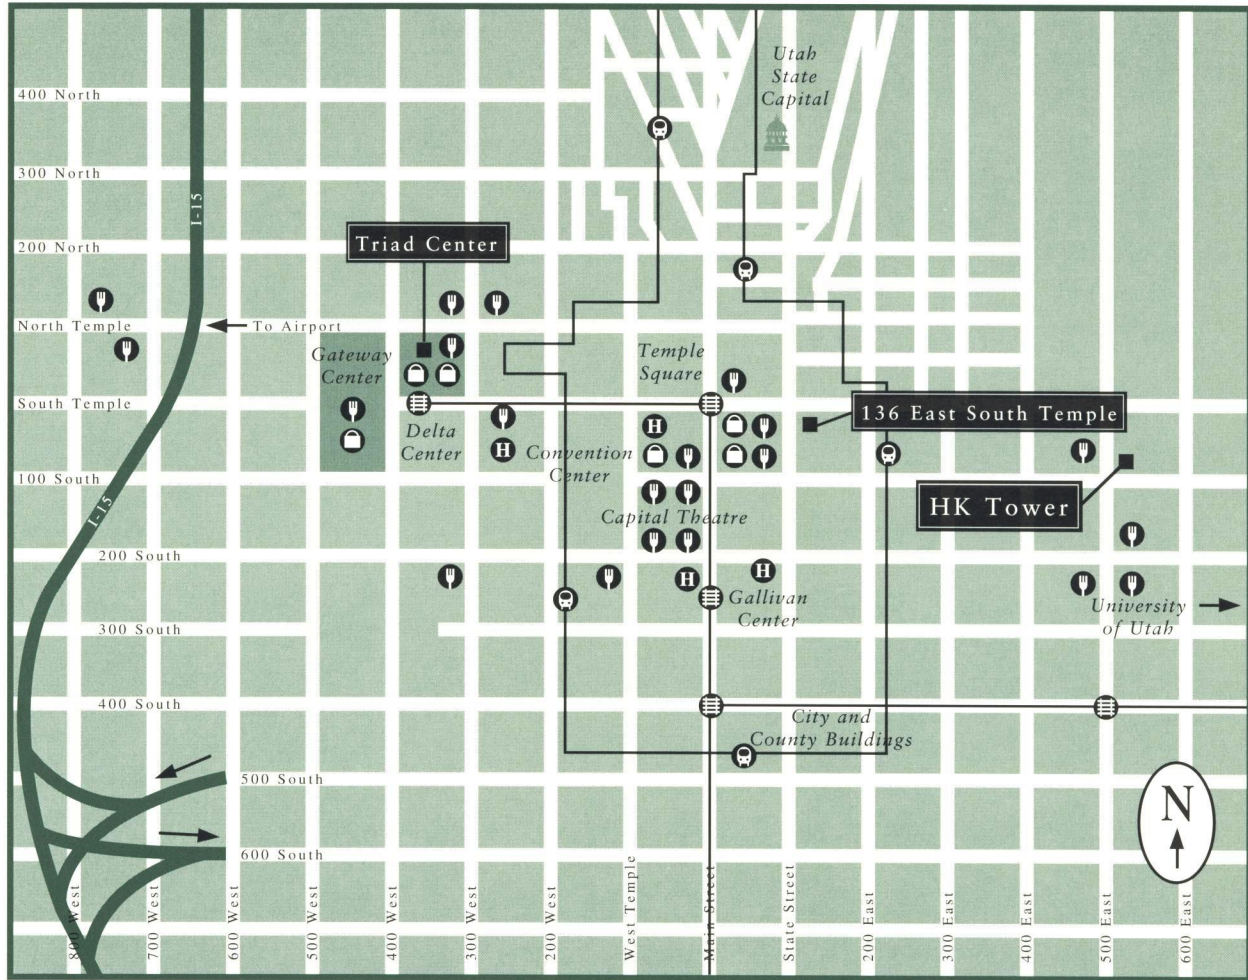

HK TOWER

Location Map

- Retail Services
- Hotels
- Restaurants
- Light Rail
- UTA Free Ride Zone

515 EAST 100 SOUTH STREET, SALT LAKE CITY, UTAH
A MAIER & SIEBEL PROPERTY