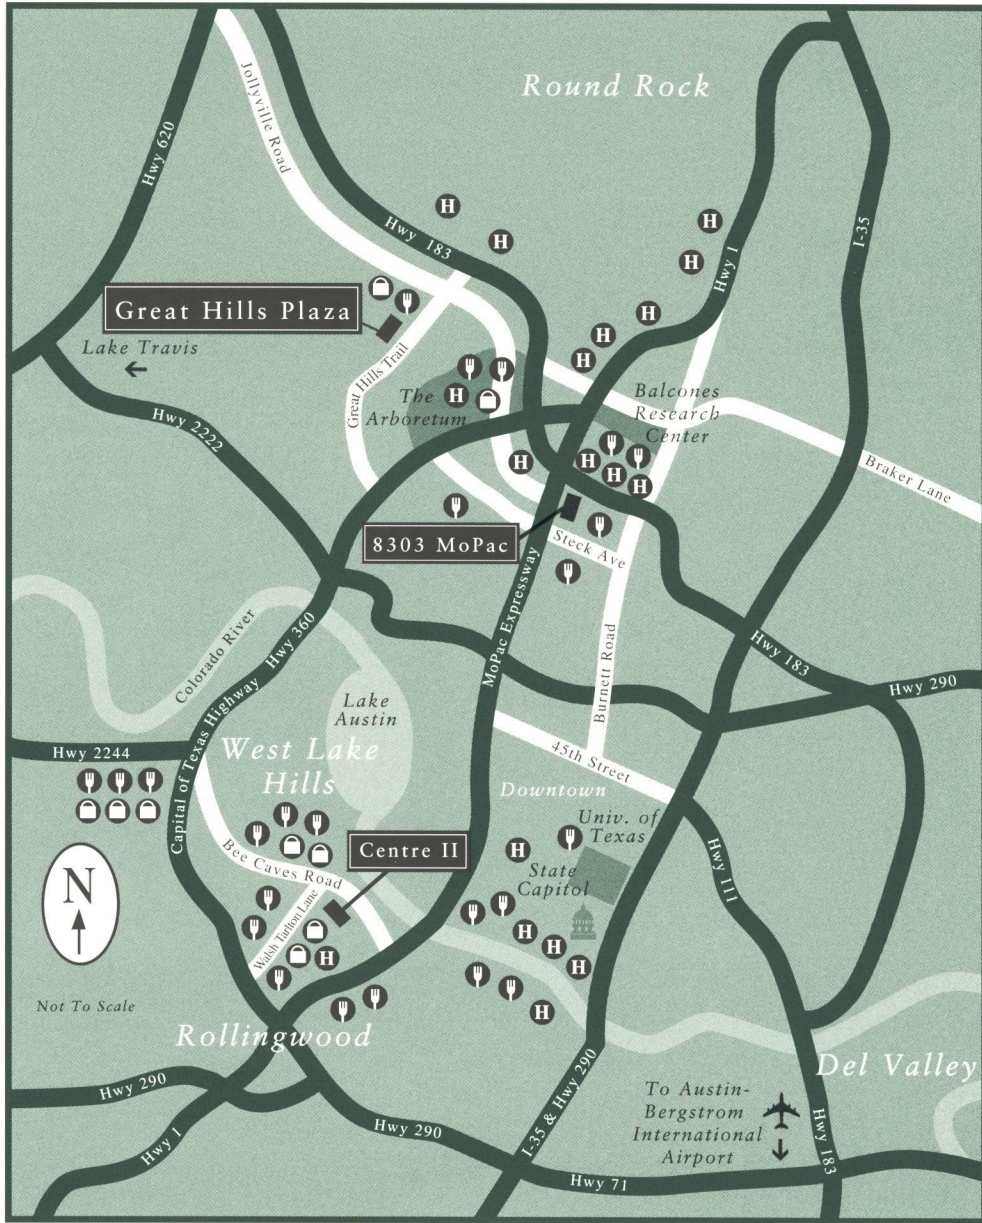

GREAT HILLS PLAZA

Location Map

-  Retail Services
-  Hotels
-  Restaurants

9600 GREAT HILLS TRAIL, AUSTIN, TEXAS
 A MAIER & SIEBEL PROPERTY