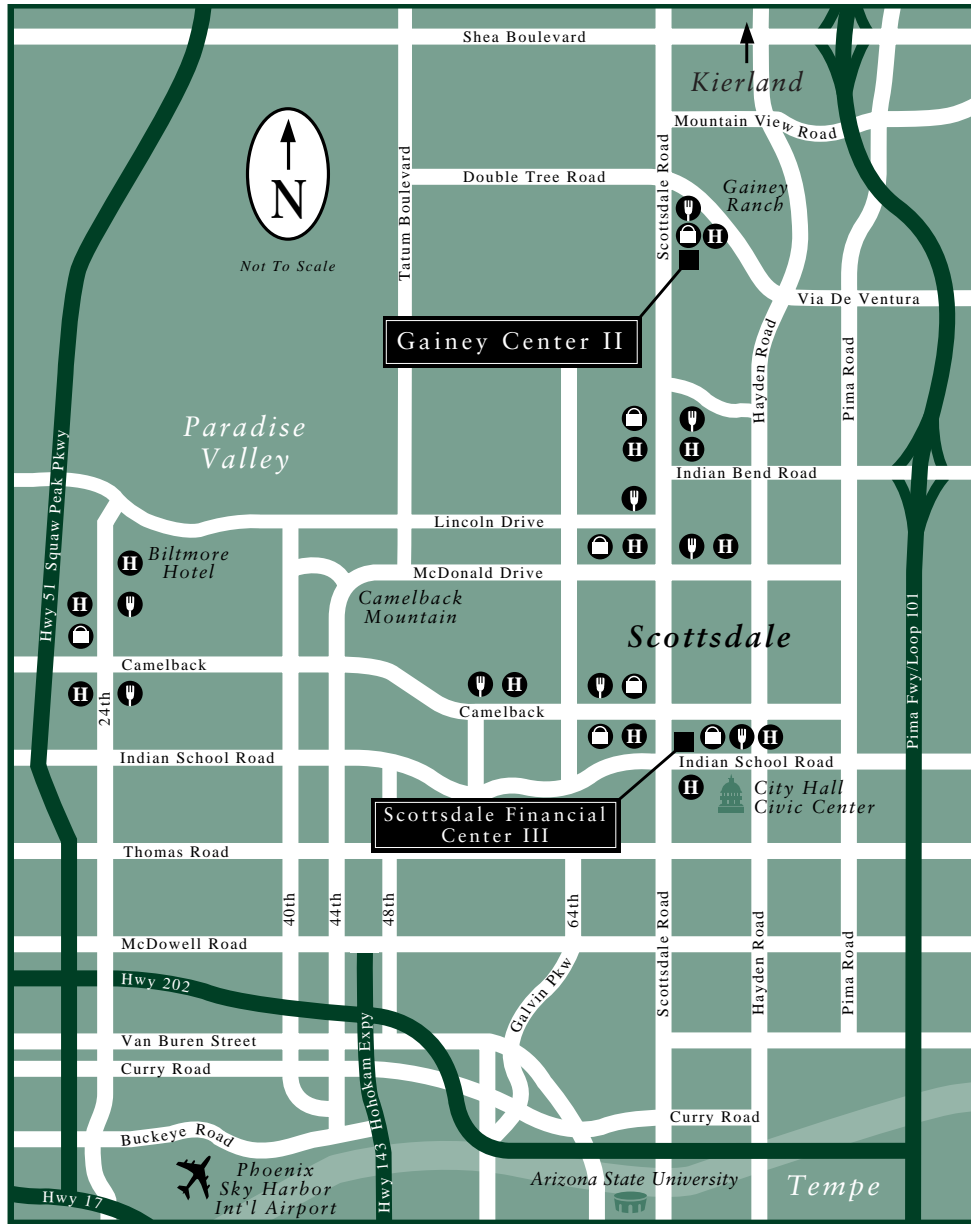

GAINEY CENTER II

Location Map

8501 NORTH SCOTTSDALE ROAD, SCOTTSDALE, ARIZONA
A MAIER SIEBEL BABER PROPERTY