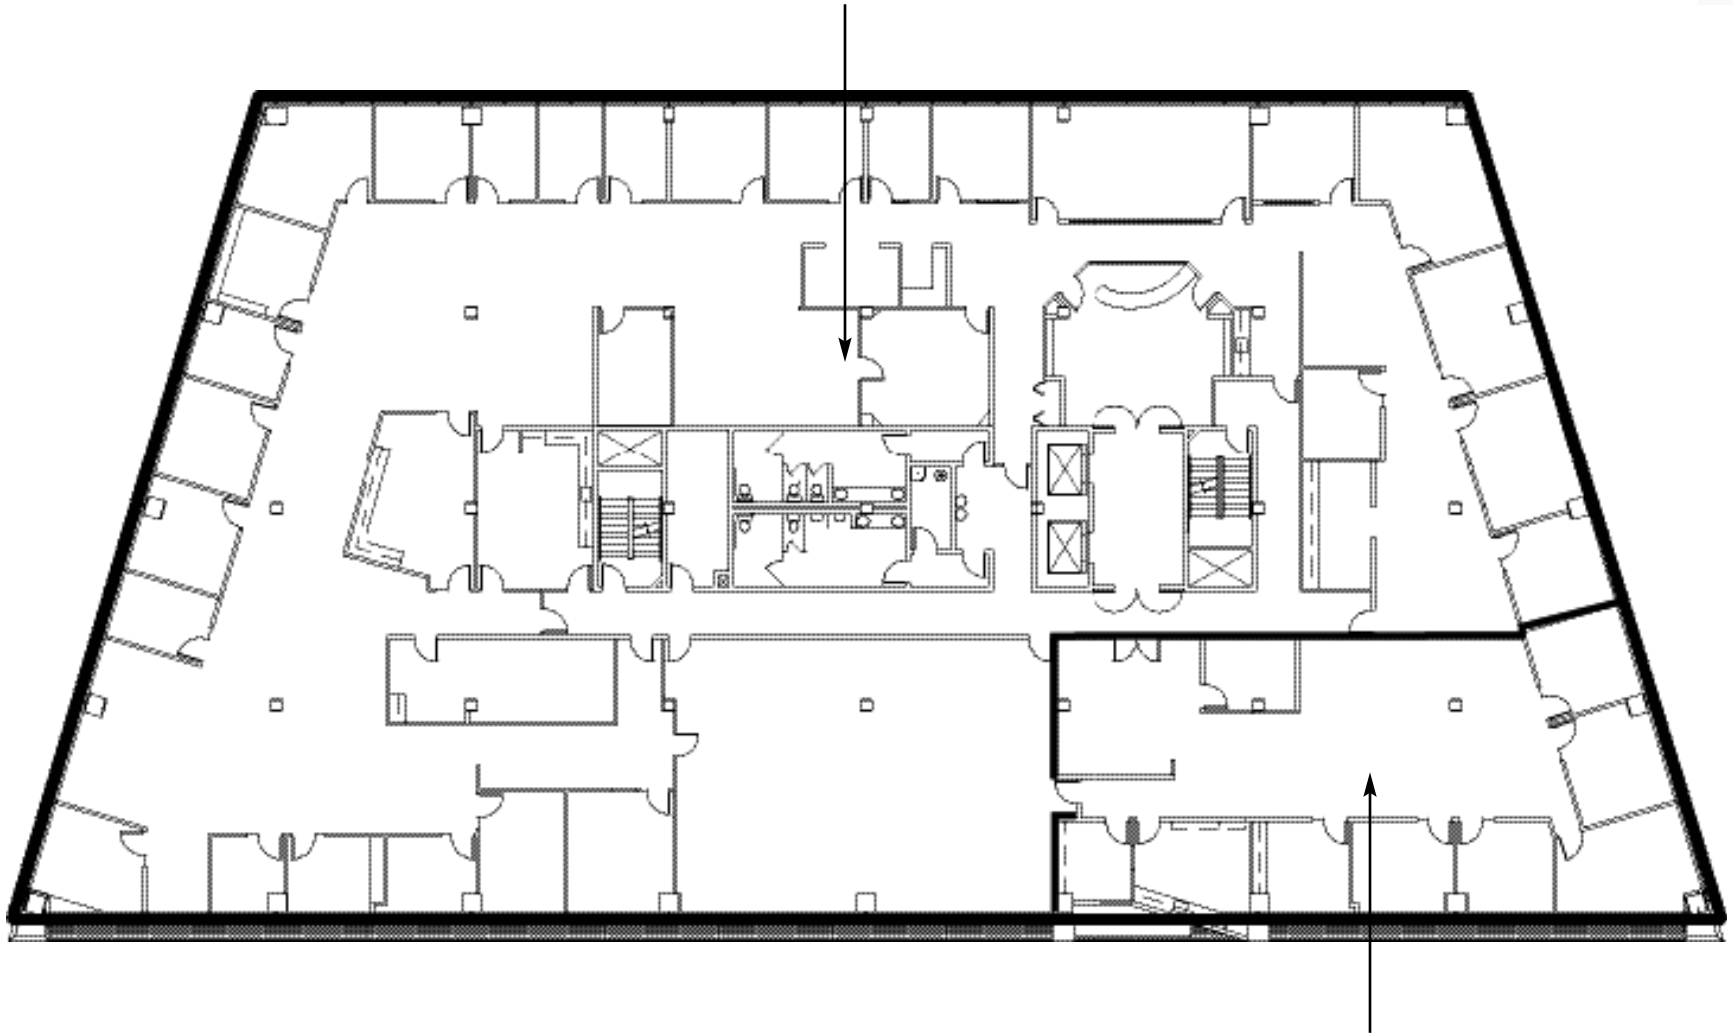

SECOND FLOOR

MAIER SIEBEL BABER

Vacant
Suite 300
16,772 SF

3,393 SF

11,111 SF

2,366 SF

3,657 SF

1,081 SF

1,091 SF

1,098 SF