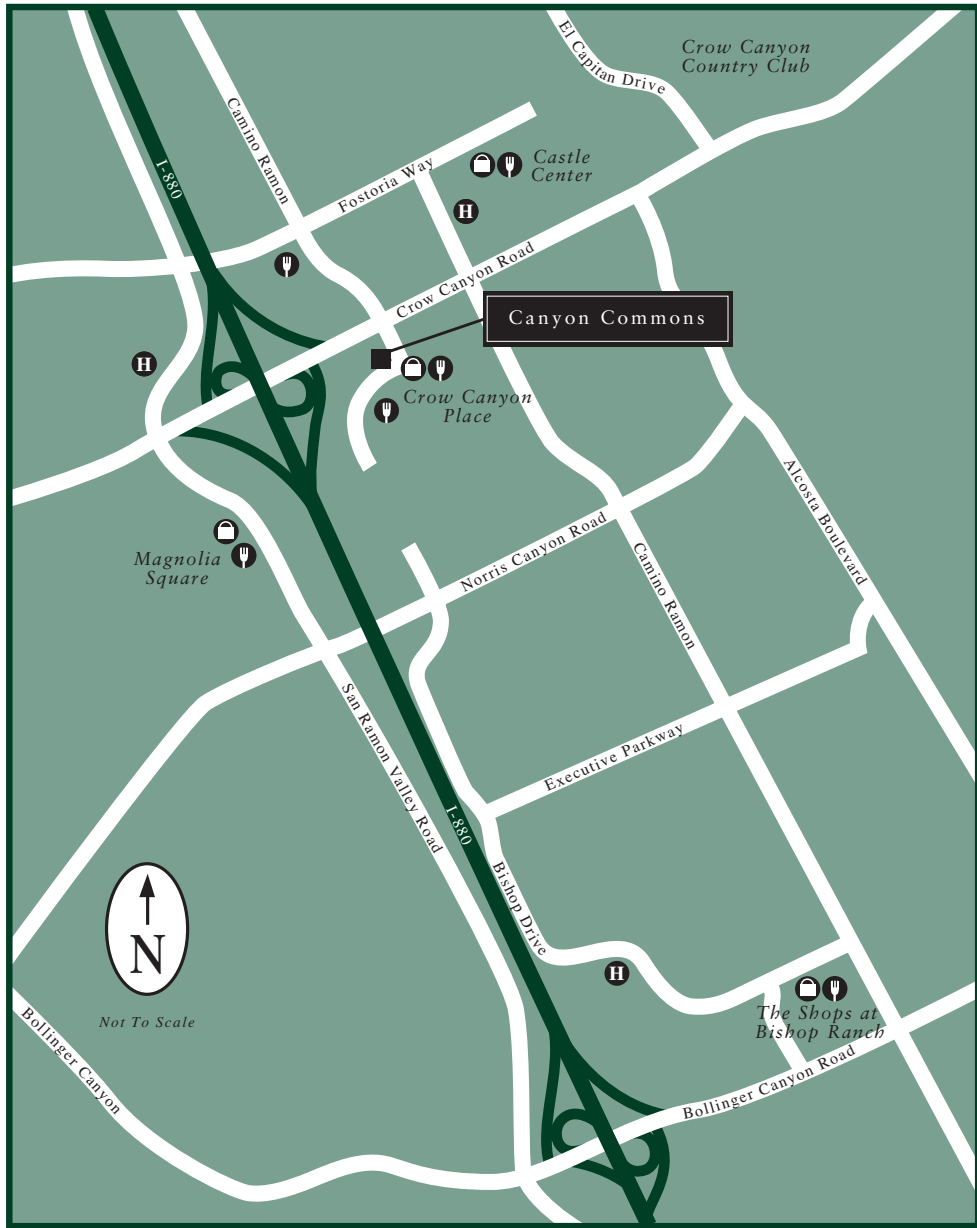

CANYON COMMONS

Location Map

 — Retail Services

 — Hotels

 — Restaurants

3130 CROW CANYON PLACE, SAN RAMON, CALIFORNIA
A MAIER SIEBEL BABER PROPERTY