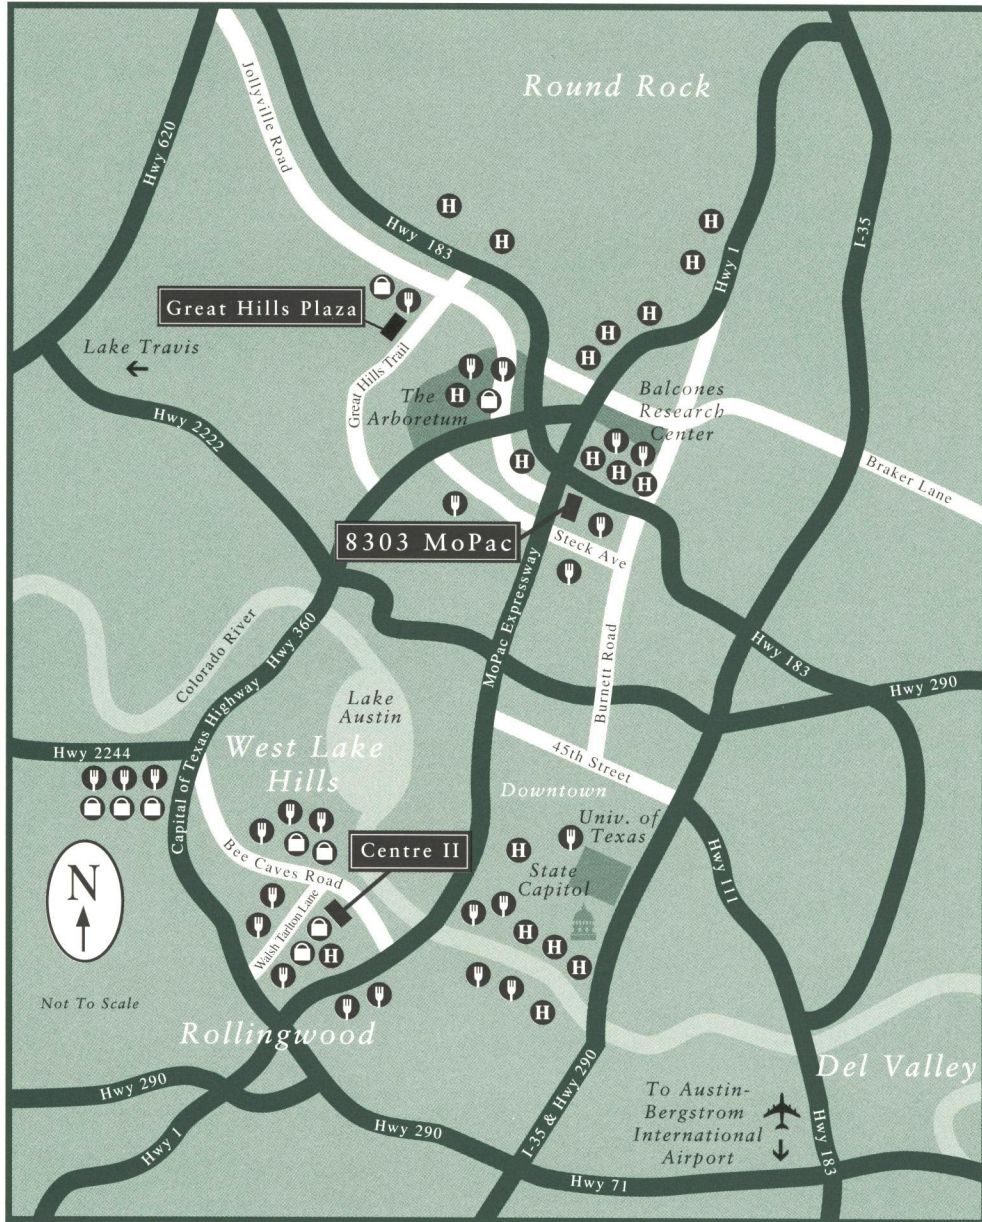

# 8303 MOPAC

## Location Map

 Retail Services

 Hotels

 Restaurants

8303 MOPAC EXPRESSWAY NORTH, AUSTIN, TEXAS  
A MAIER & SIEBEL PROPERTY