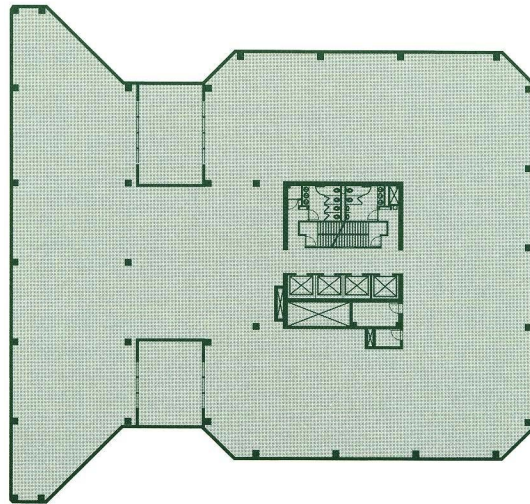

7887 EAST BELLEVIEW

Typical Floor Plan

FIRST FLOOR
17,323 RSF

SECOND FLOOR
19,139 RSF