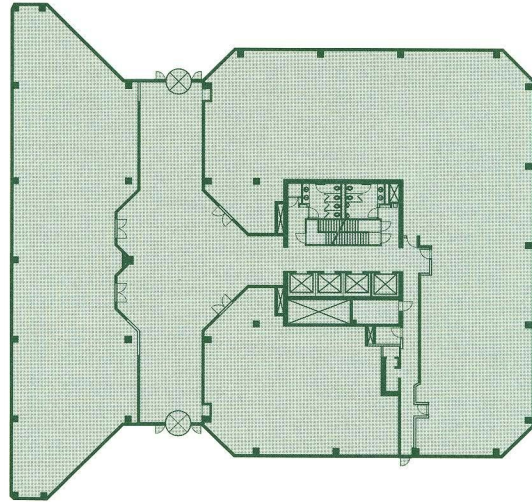

7887 EAST BELLEVIEW

Typical Floor Plan

FIRST FLOOR
17,323 RSF

SECOND FLOOR
19,139 RSF